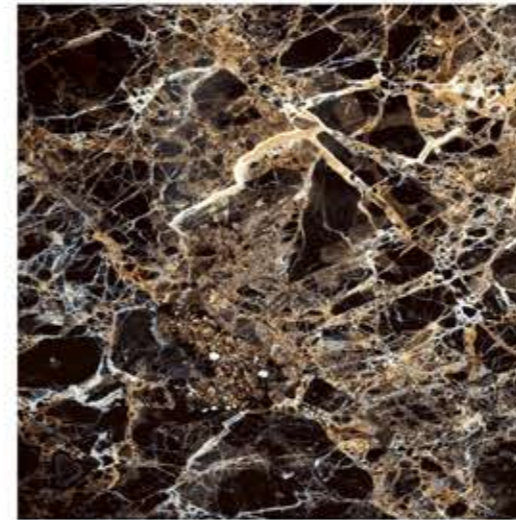

Dark Brown Marble

Floor tile-Technical Ceramic

545 -Glossy Floor
size 500 cm X500 cm
Indoor Floor Tile