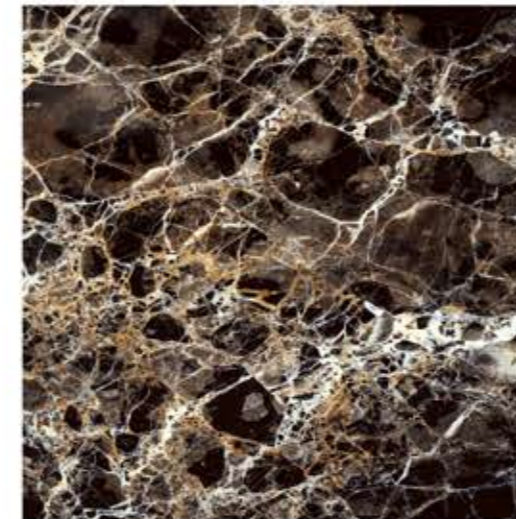

Dark Brown Marble
545 -Glossy Floor

Dark Brown Marble

Floor tile-Technical Ceramic