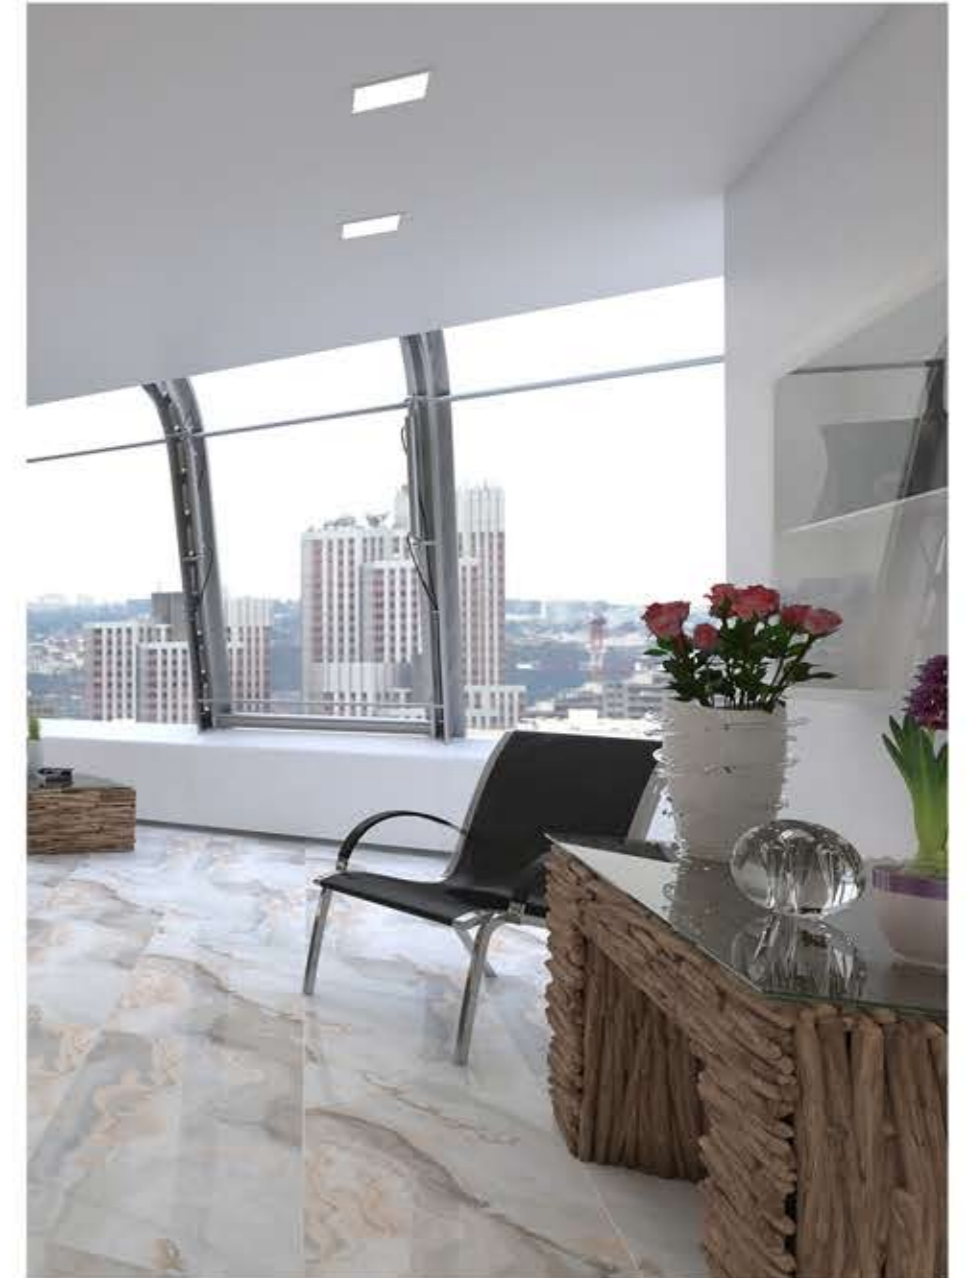

ColorGray Glossy floor 60.0 cm X120.0 cm