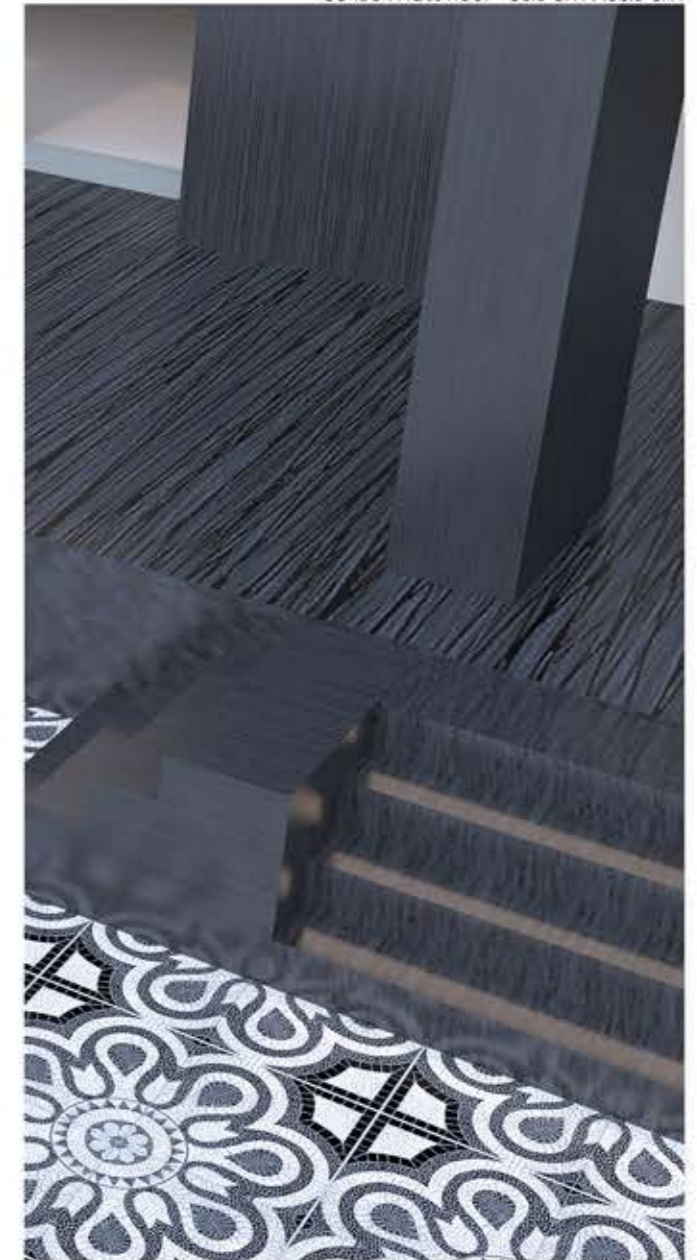

80455 matt floor 60.0 cm X60.0 cm