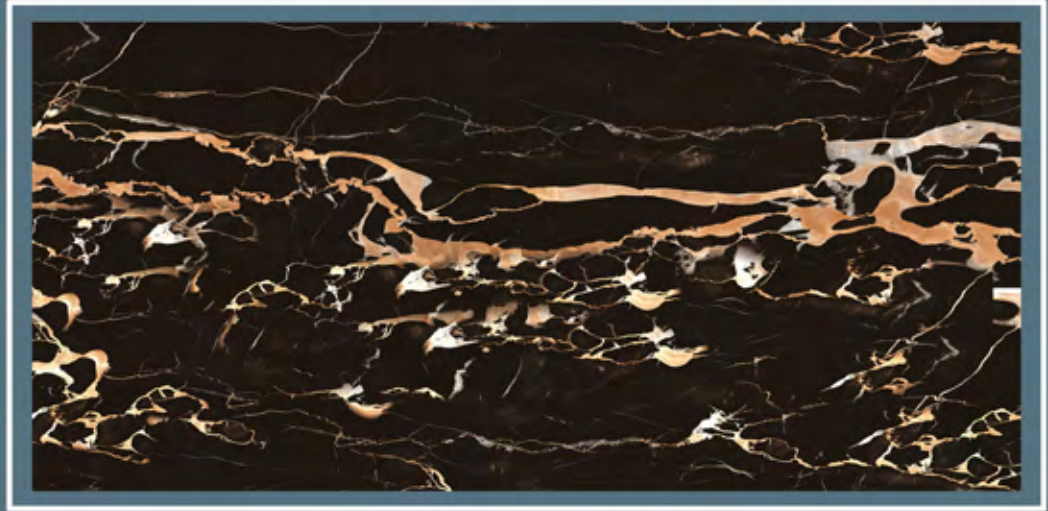

Fully Polished Porcelian

Size: 60.0cmx120.0cm

Indoor Floor Tile

Black Rock

Size

600x
1200mm

Stain
Resistance

Frost
Resistance

Durable
Body

Chemicals

Eco