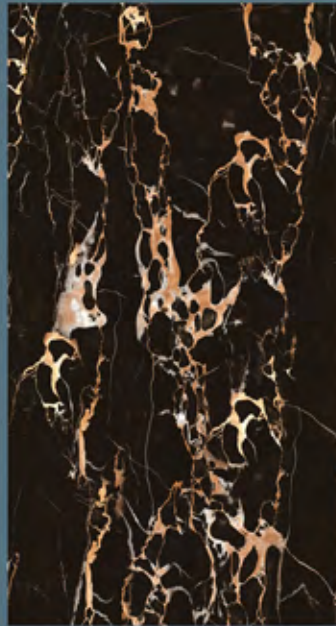

مجموعة الأهرام

ALOmraa Group

Polished Porcelian tiles - Laser cutting

Fully Polished Porcelian

Size: 60.0cmx120.0cm

Indoor Floor Tile

Brishya Beig

Size