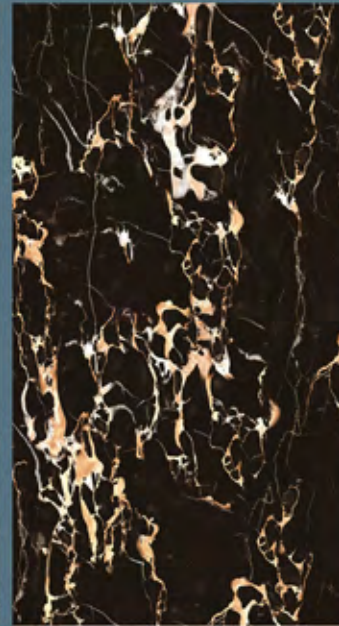

# Black Rock

Size

600x  
1200mm

Stain  
Resistance

Frost  
Resistance

Durable  
Body

Chemicals

Eco