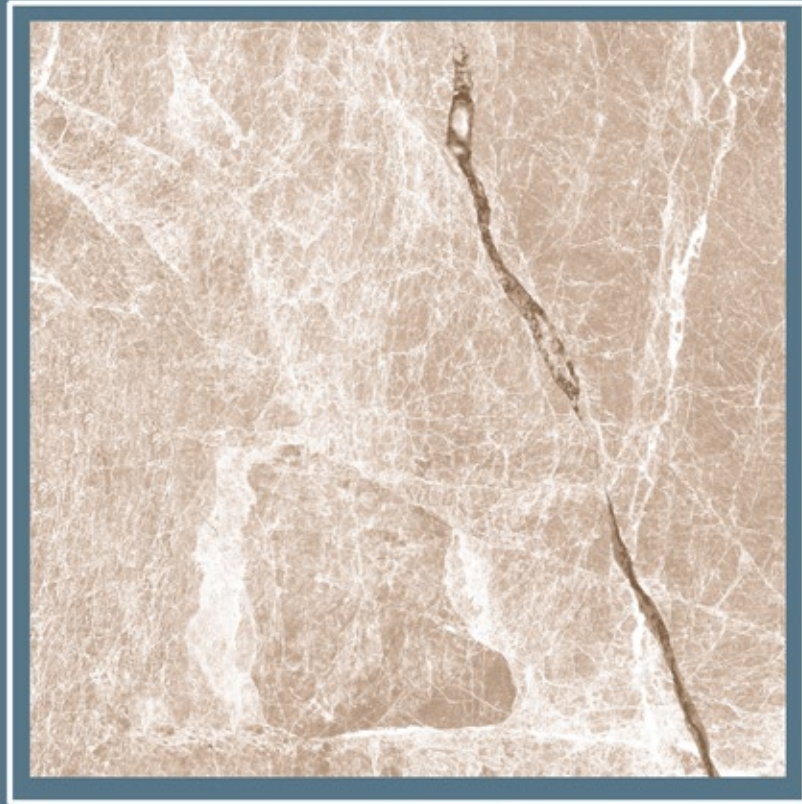

Arasilia

Size