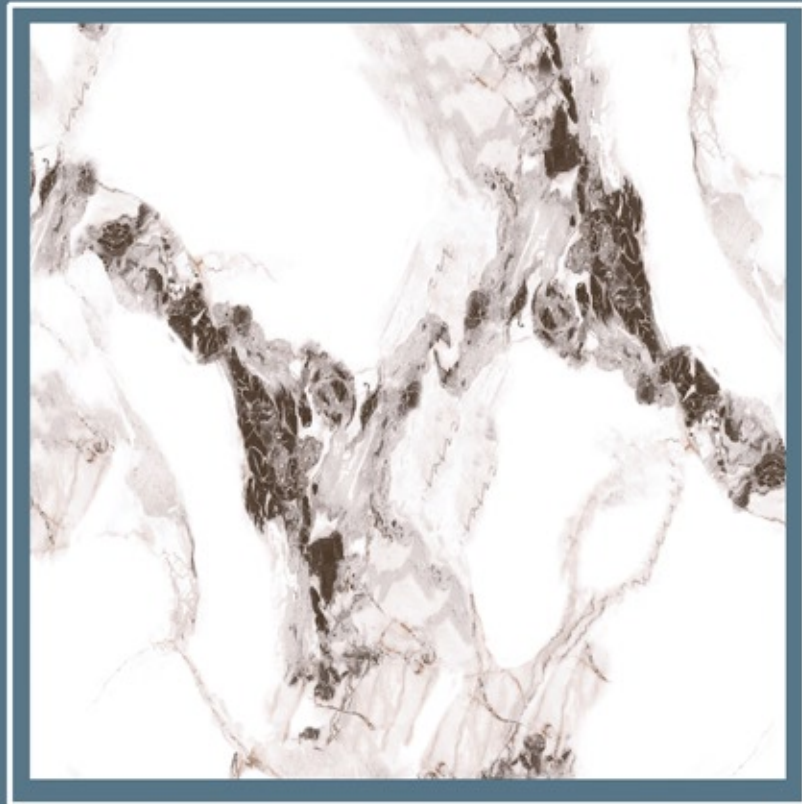

Fully Polished Porcelian

Size:60.0cmx60.0cm

Indoor Floor Tile

Dior

Size