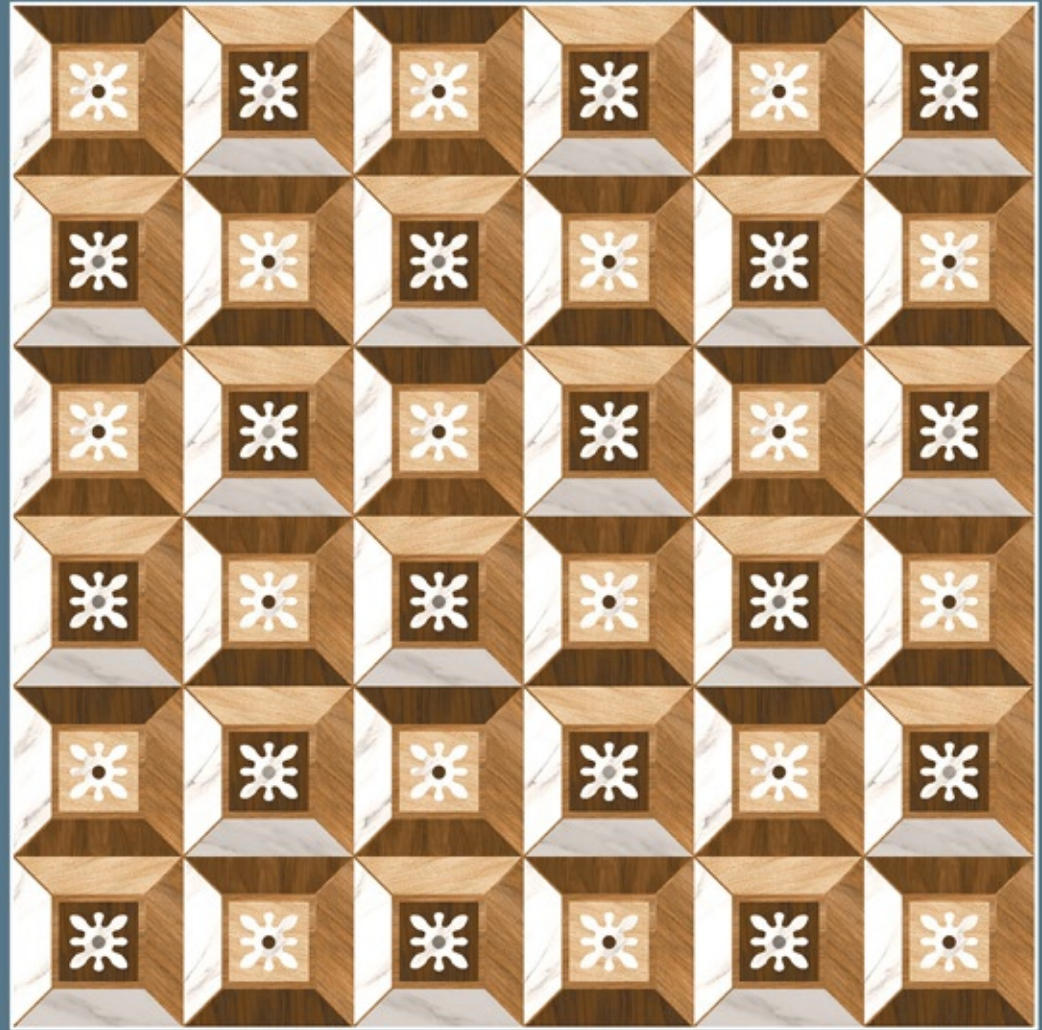

Stain
Resistance

Frost
Resistance

Durable
Body

Chemicals

Eco